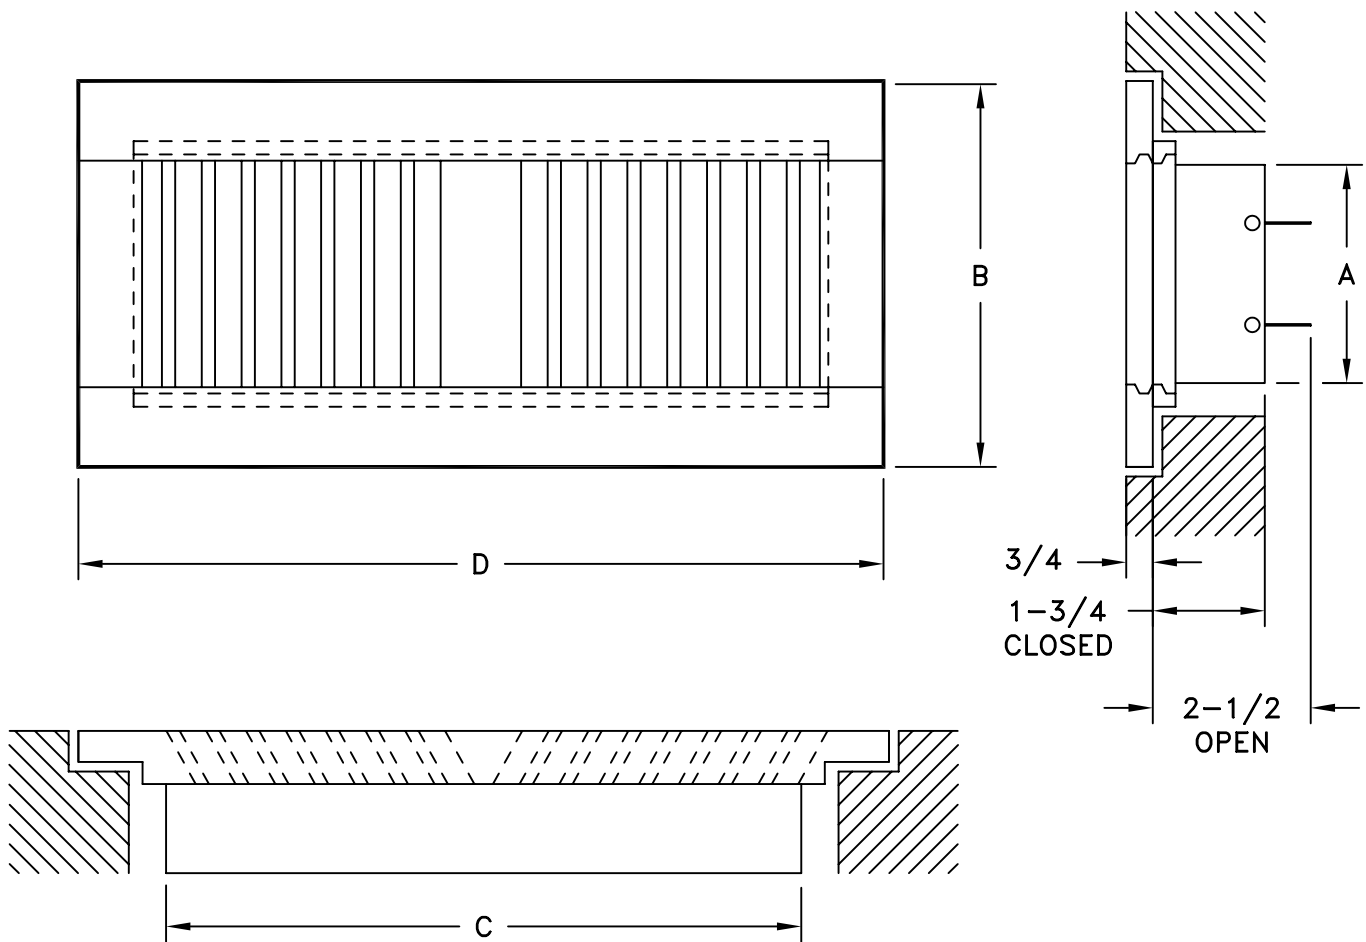

DECORATIVE SERIES

WOOD FLUSH MOUNTED FLOOR REGISTER

STANDARD INDUSTRY TOLERANCES APPLY. SPECIFICATIONS SUBJECT TO CHANGE WITHOUT NOTICE.

SIZE A X C	DIMENSIONS OVERALL (SEE DETAIL SKETCHES)	
	B	D
2 X 12	5-3/8	15
4 X 10	7-1/8	13
4 X 12	7-1/8	15

A flush mounted wooded floor register with a natural finish. It comes with a lever operated multi-louver damper. Only available in the sizes listed.

PROJECT: _____

ARCHITECT: _____

ENGINEER: _____

CONTRACTOR: _____