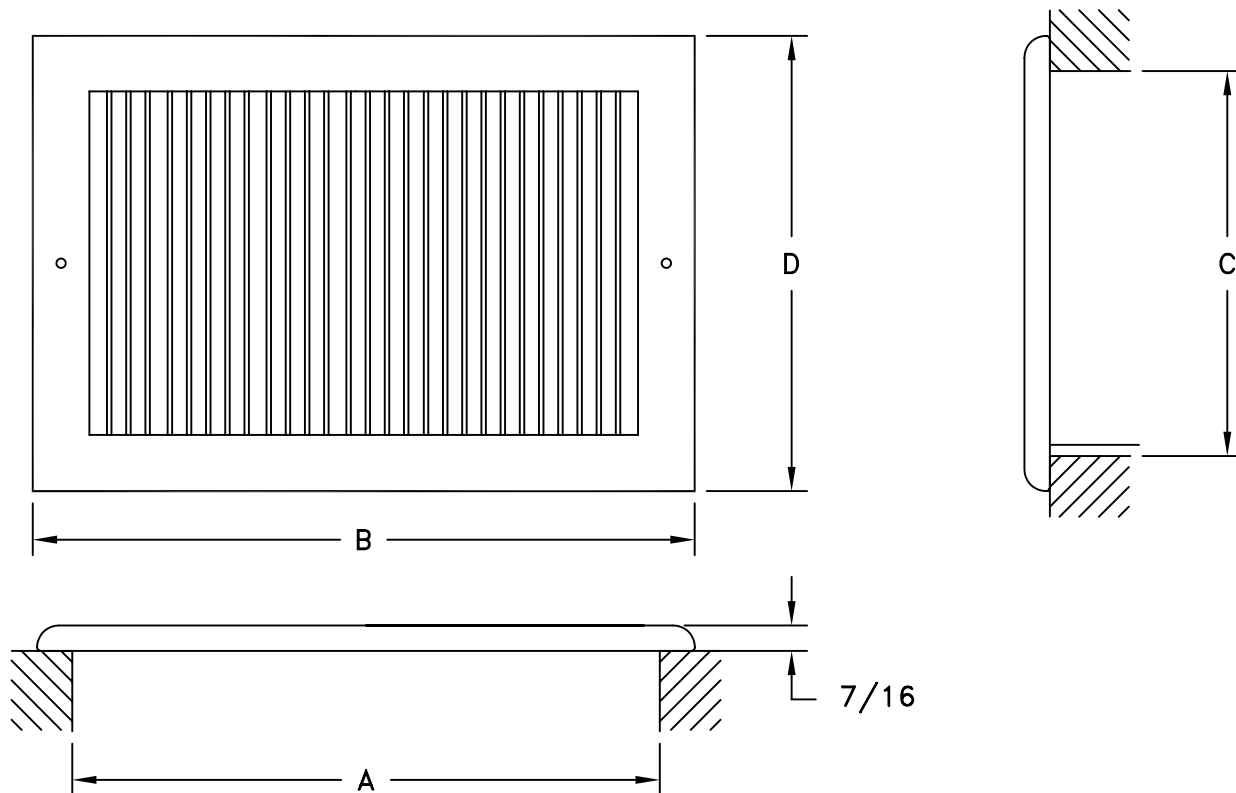

## WOOD SIDEWALL GRILLE

STANDARD INDUSTRY TOLERANCES APPLY. SPECIFICATIONS SUBJECT TO CHANGE WITHOUT NOTICE.

SIZE A X C	DIMENSIONS OVERALL (SEE DETAIL SKETCHES)	
	B	D
10 X 6	11-3/4	7-1/2
10 X 8	11-3/4	9-1/2
12 X 6	13-3/4	7-1/2
12 X 8	13-3/4	9-1/2
14 X 6	15-3/4	7-1/2
14 X 8	15-3/4	9-1/2
24 X 8	25-3/4	9-1/2
30 X 6	31-3/4	7-1/2

Solid oak sidewall return air grille. Available in natural oak in all sizes and light oak in 10 x 6 and 12 x 6 sizes only.

PROJECT: \_\_\_\_\_  
 ARCHITECT: \_\_\_\_\_  
 ENGINEER: \_\_\_\_\_  
 CONTRACTOR: \_\_\_\_\_  
 LOCATION: \_\_\_\_\_