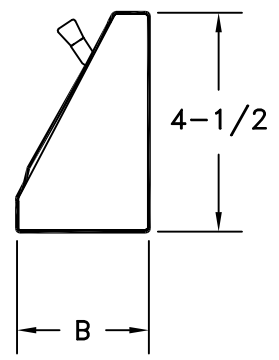

# MODEL 470 & 470 15

STEEL

BASEBOARD DIFFUSER

STANDARD INDUSTRY TOLERANCES APPLY. SPECIFICATIONS SUBJECT TO CHANGE WITHOUT NOTICE.

MODEL	A	B
470	18	2-13/16
470 15	15	2-3/4

BOTTOM VIEW

Model 470/470 15 baseboard diffusers are designed with a unique fan shaped face pattern which diffuses air to blanket wall or window areas. The snap-in face removes easily for installation and cleaning. Available in two popular lengths. Steel construction. Brown or White finish available.