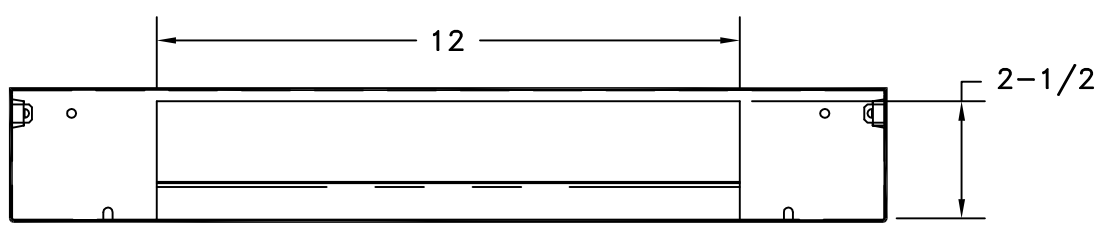

# MODEL 470 & 470 15

STEEL

BASEBOARD DIFFUSER

STANDARD INDUSTRY TOLERANCES APPLY. SPECIFICATIONS SUBJECT TO CHANGE WITHOUT NOTICE.

MODEL	A	B
470	18	2-13/16
470 15	15	2-3/4

BOTTOM VIEW

Model 470/470 15 baseboard diffusers are designed with a unique fan shaped face pattern which diffuses air to blanket wall or window areas. The snap-in face removes easily for installation and cleaning. Available in two popular lengths. Steel construction. Brown or White finish available.