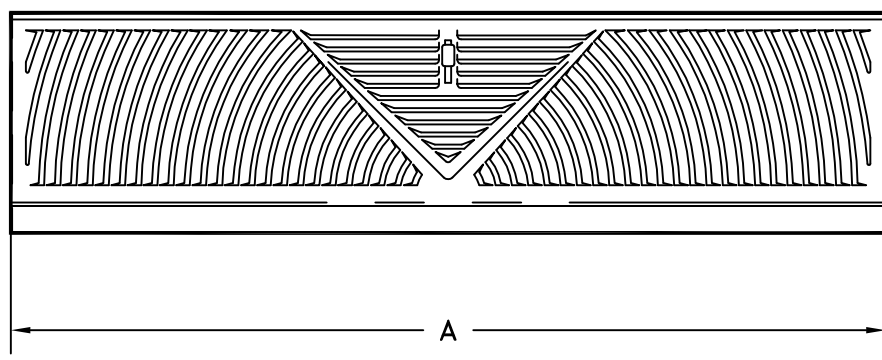

# MODEL 470 & 470 15

STEEL

BASEBOARD DIFFUSER

STANDARD INDUSTRY TOLERANCES APPLY. SPECIFICATIONS SUBJECT TO CHANGE WITHOUT NOTICE.

MODEL	A	B
470	18	2-13/16
470 15	15	2-3/4

BOTTOM VIEW

Model 470/470 15 baseboard diffusers are designed with a unique fan shaped face pattern which diffuses air to blanket wall or window areas. The snap-in face removes easily for installation and cleaning. Available in two popular lengths. Steel construction. Brown or White finish available.