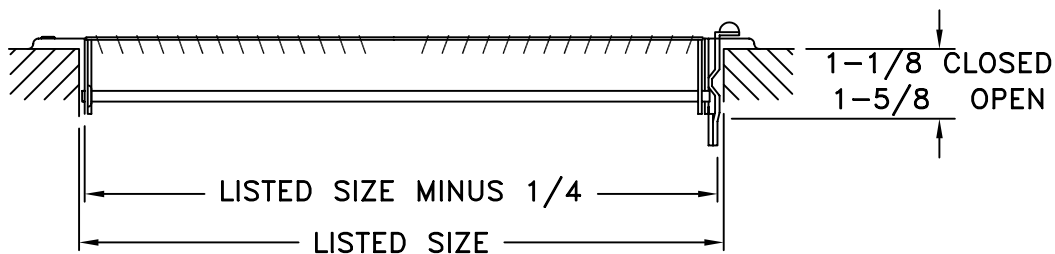

# DECORATIVE SERIES STAMPED SIDEWALL REGISTER

STANDARD INDUSTRY TOLERANCES APPLY. SPECIFICATIONS SUBJECT TO CHANGE WITHOUT NOTICE.

Steel sidewall supply registers with multi-louver valve. Available in 10 x 6, 12 x 6, and 14 x 6. Finishes are bright brass and chrome.