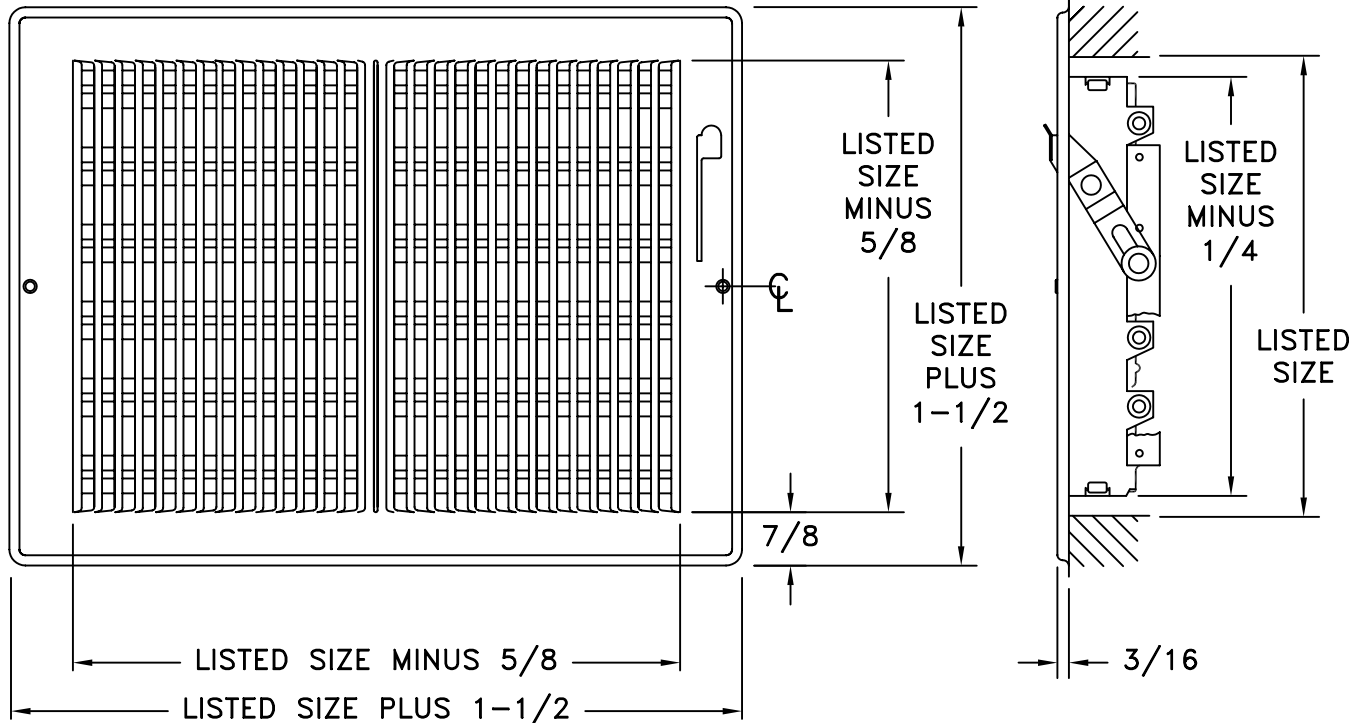

# DECORATIVE SERIES STAMPED SIDEWALL REGISTER

STANDARD INDUSTRY TOLERANCES APPLY. SPECIFICATIONS SUBJECT TO CHANGE WITHOUT NOTICE.

Steel sidewall supply registers with multi-louver valve. Available in 10 x 6, 12 x 6, and 14 x 6. Finishes are bright brass and chrome.