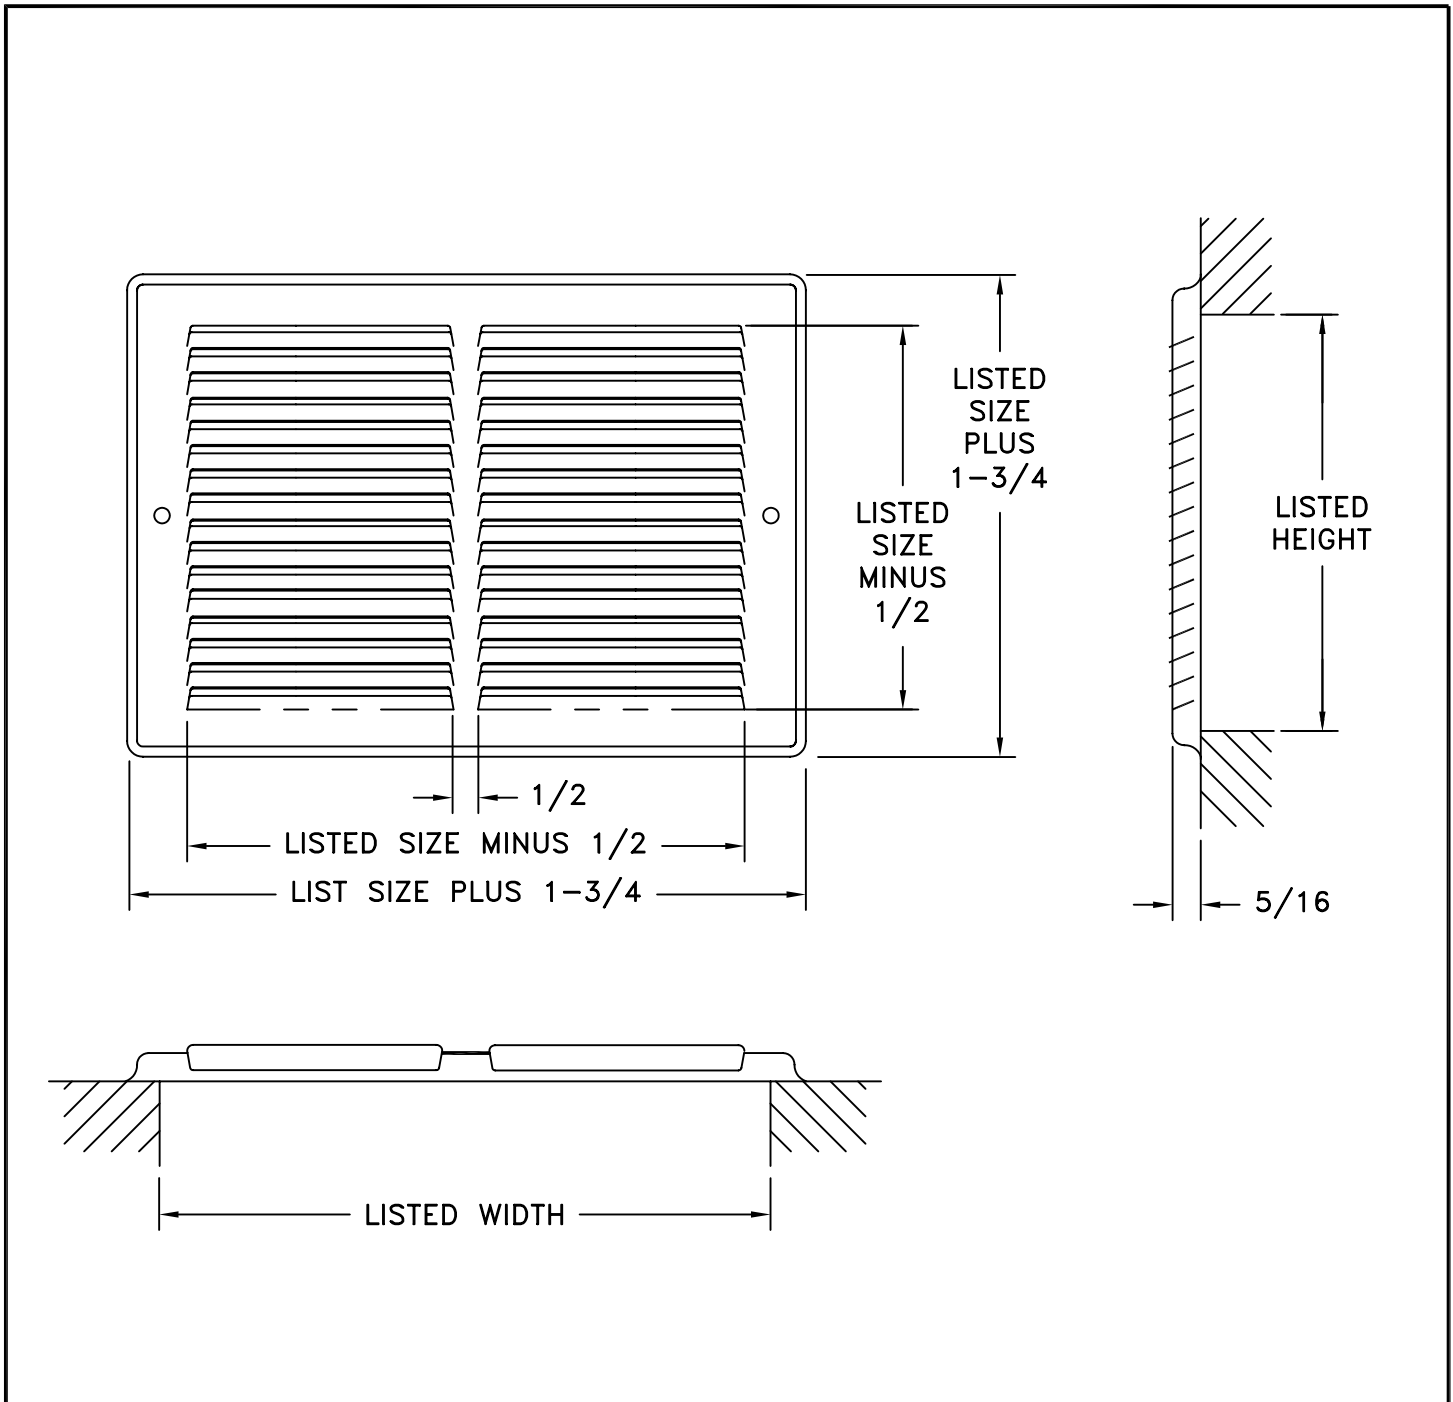

## STAMPED SIDEWALL GRILLE

STANDARD INDUSTRY TOLERANCES APPLY. SPECIFICATIONS SUBJECT TO CHANGE WITHOUT NOTICE.

Steel sidewall return grille with 1/3-inch fin spacing. Available in 10 x 6, 12 x 6, and 14 x 6. Finishes are bright brass and chrome.