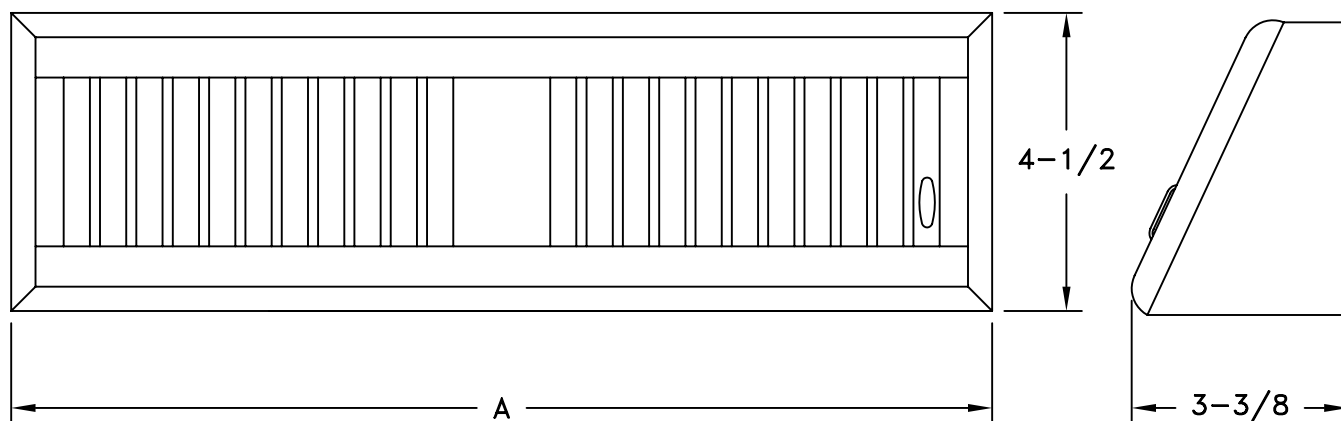

DECORATIVE SERIES

WOOD BASEBOARD DIFFUSER

STANDARD INDUSTRY TOLERANCES APPLY. SPECIFICATIONS SUBJECT TO CHANGE WITHOUT NOTICE.

SIZE	LENGTH A
15	15-1/8
18	18-1/8

Solid wood faced baseboard diffuser with attached plate damper. Light oak finish. Metal back pan. Available in two widths.