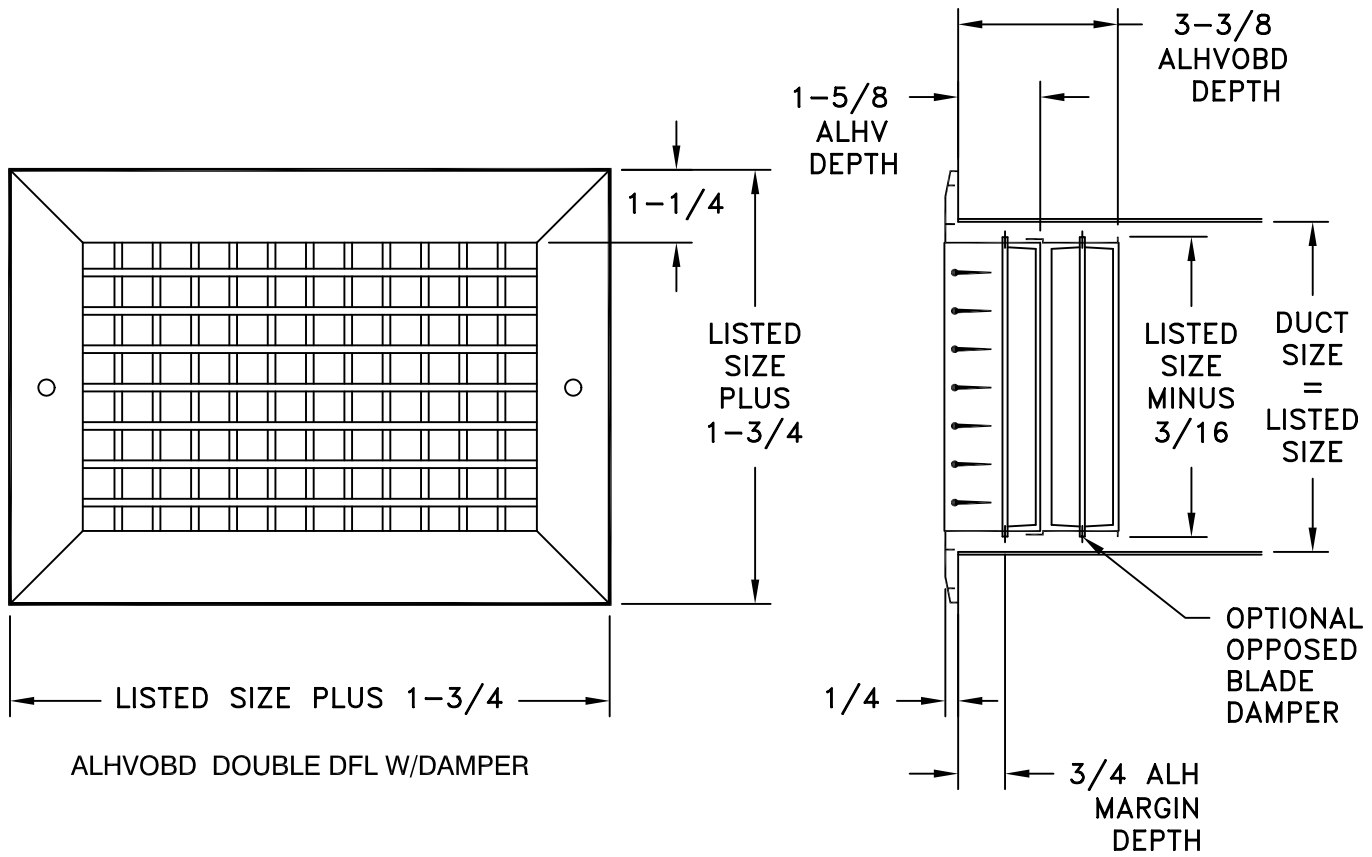

SERIES ALH, ALHOB, ALHV, ALHVOBD

EXTRUDED ALUMINUM SUPPLY GRILLES AND REGISTERS

STANDARD INDUSTRY TOLERANCES APPLY. SPECIFICATIONS SUBJECT TO CHANGE WITHOUT NOTICE.

ALHVOBD DOUBLE DFL W/DAMPER

- ALH
- ALHOB
- ALHV
- ALHVOBD

This series of horizontal adjustable face bar grilles and registers are made of extruded aluminum. Available as single or double deflection and with or without opposed blade damper. White (WHT) or clear anodized (CLR) finishes are available.