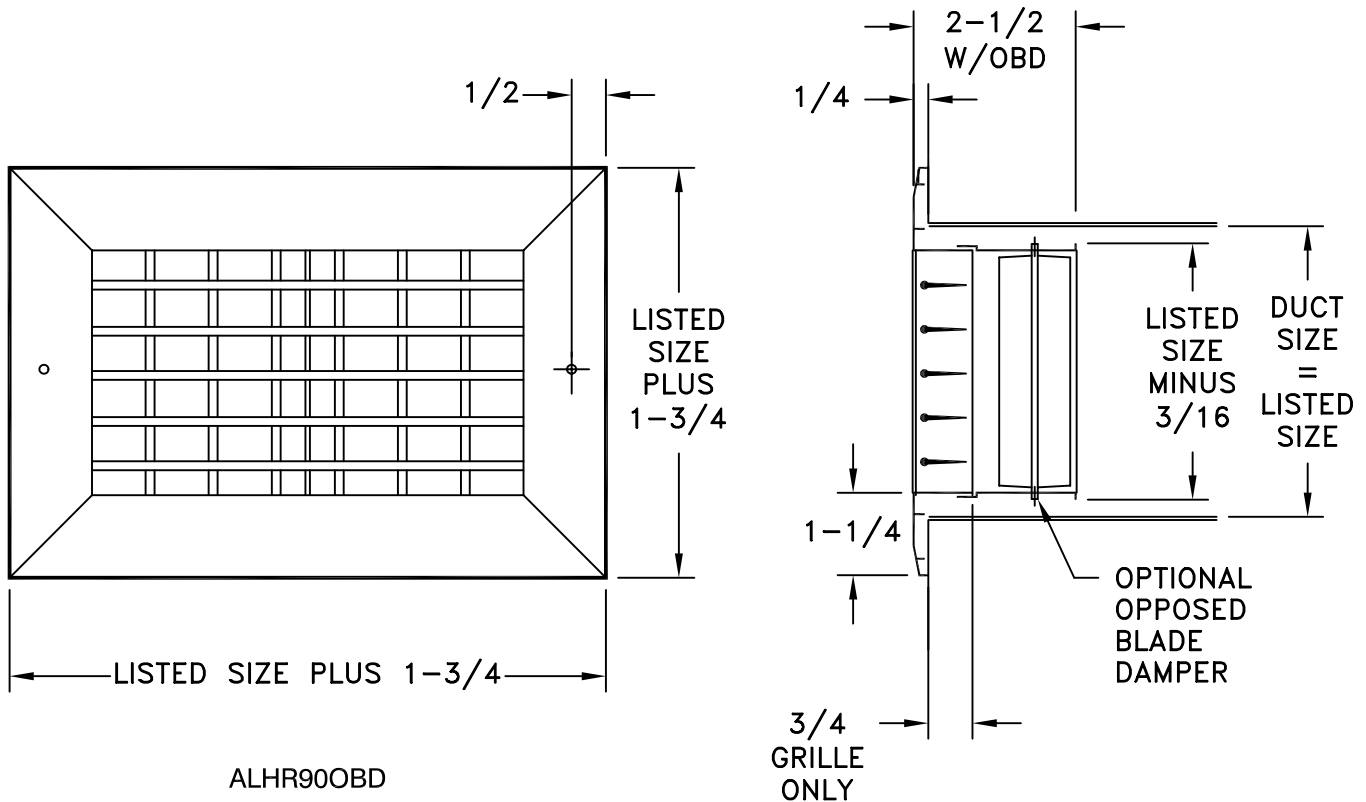

SERIES ALHR90, ALHR90OBD

EXTRUDED ALUMINUM RETURN GRILLES AND REGISTERS

STANDARD INDUSTRY TOLERANCES APPLY. SPECIFICATIONS SUBJECT TO CHANGE WITHOUT NOTICE.

ALHR90OBD

ALHR90

ALHR90OBD

Model ALHR90 with fixed horizontal face bars is made of extruded aluminum construction. An opposed-blade damper (OBD) is optional. White (WHT) or clear anodized (CLR) finishes are available.