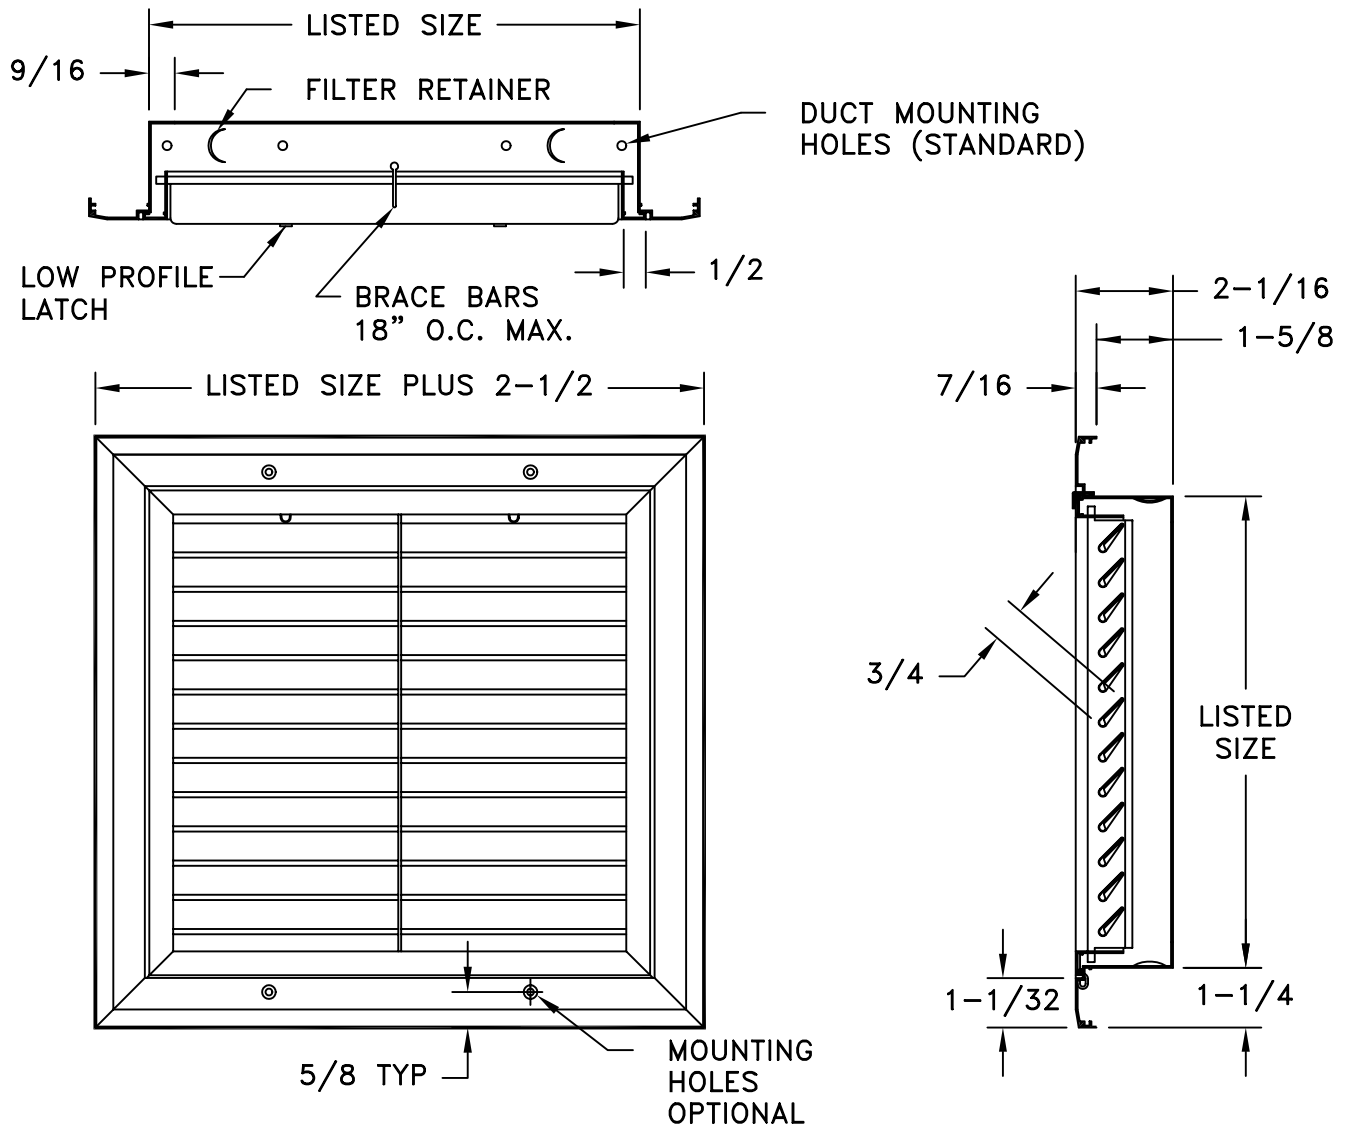

## EXTRUDED ALUMINUM FILTER GRILLE

STANDARD INDUSTRY TOLERANCES APPLY. SPECIFICATIONS SUBJECT TO CHANGE WITHOUT NOTICE.

Model ALH45FF is a filter frame with fixed horizontal face bars set at 45° made of extruded aluminum construction. Optional 2-, 3-, 4-, and 5-inch frames available. White (WHT) or clear anodized (CLR) finishes are available.