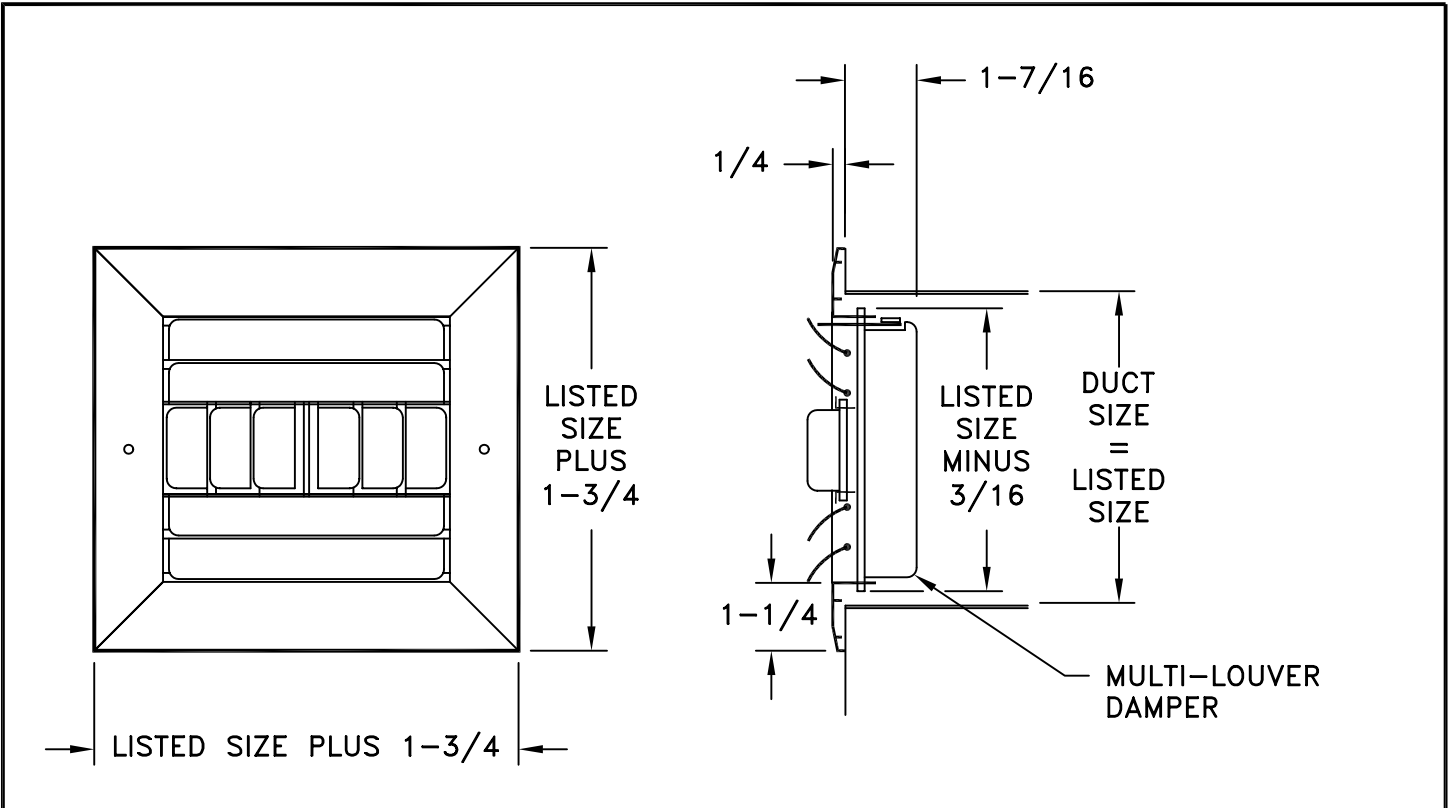

SERIES ALC1ML, ALC2ML, ALC3ML, ALC4ML

CURVED BLADE EXTRUDED ALUMINUM REGISTERS

STANDARD INDUSTRY TOLERANCES APPLY. SPECIFICATIONS SUBJECT TO CHANGE WITHOUT NOTICE.

ALC4ML 4-WAY DEFLECTION

ALC1ML

ALC3ML

ALC2ML

ALC4ML

These extruded aluminum adjustable curved blade registers are available in 1-, 2-, 3-, and 4-way deflections. This series has the multi-louver damper. White (WHT) or clear anodized (CLR) finishes are available.