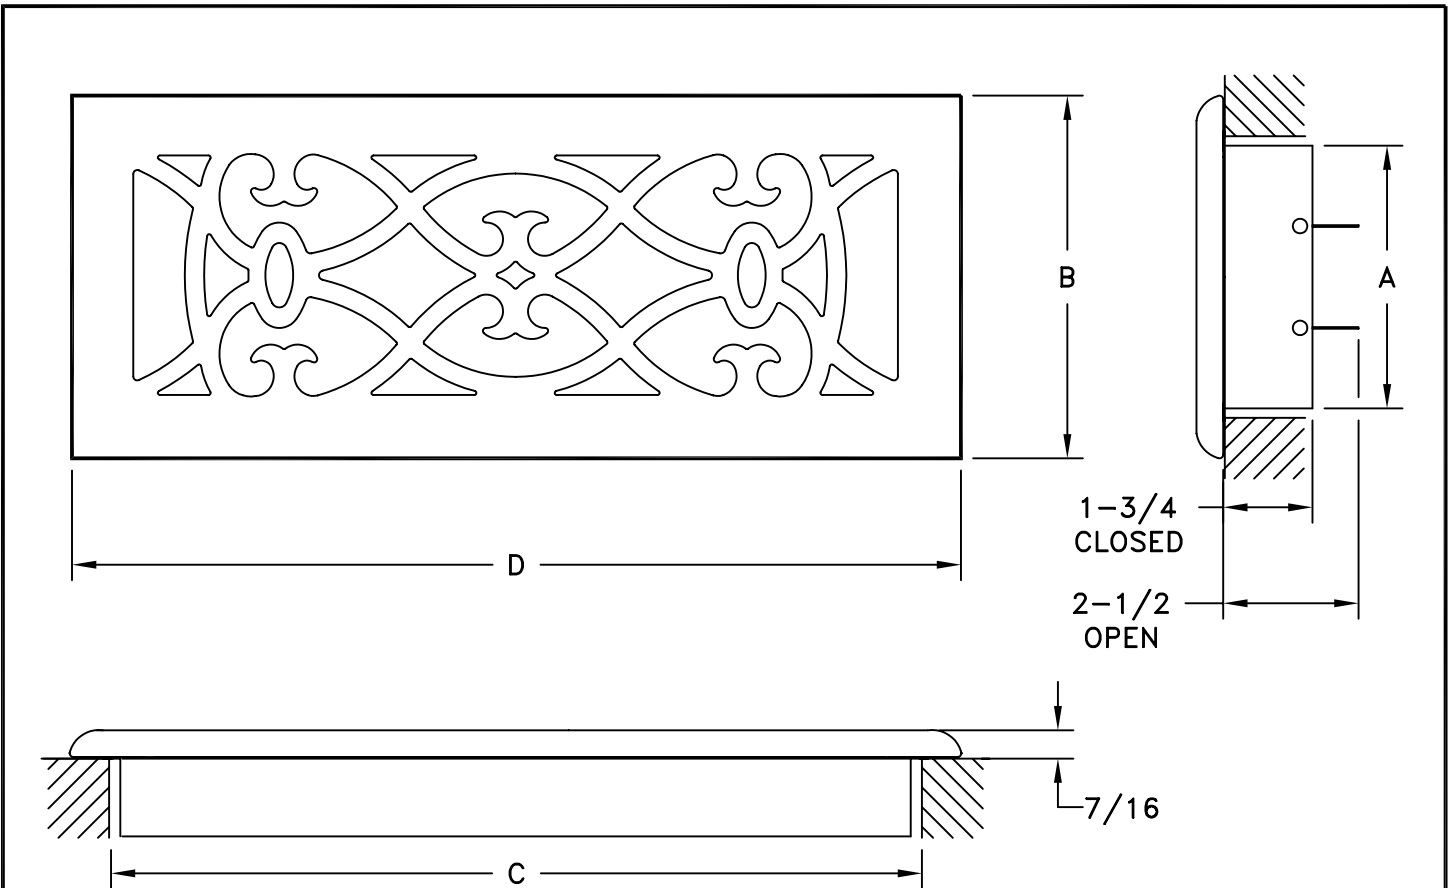

## WOOD VICTORIAN FLOOR REGISTER

STANDARD INDUSTRY TOLERANCES APPLY. SPECIFICATIONS SUBJECT TO CHANGE WITHOUT NOTICE.

SIZE A X C	DIMENSIONS OVERALL (SEE DETAIL SKETCHES)	
	B	D
2 X 10	3-1/2	11-1/4
2 X 12	3-1/2	13-1/4
2 X 14	3-1/2	15-1/4
4 X 10	5-1/4	11-1/4
4 X 12	5-1/4	13-1/4
4 X 14	5-1/4	15-1/4

A solid oak floor register with a Victorian face pattern. It comes with a lever operated multi-louver damper. Finishes are light oak, medium oak and natural oak in the sizes shown.

PROJECT: \_\_\_\_\_

ARCHITECT: \_\_\_\_\_