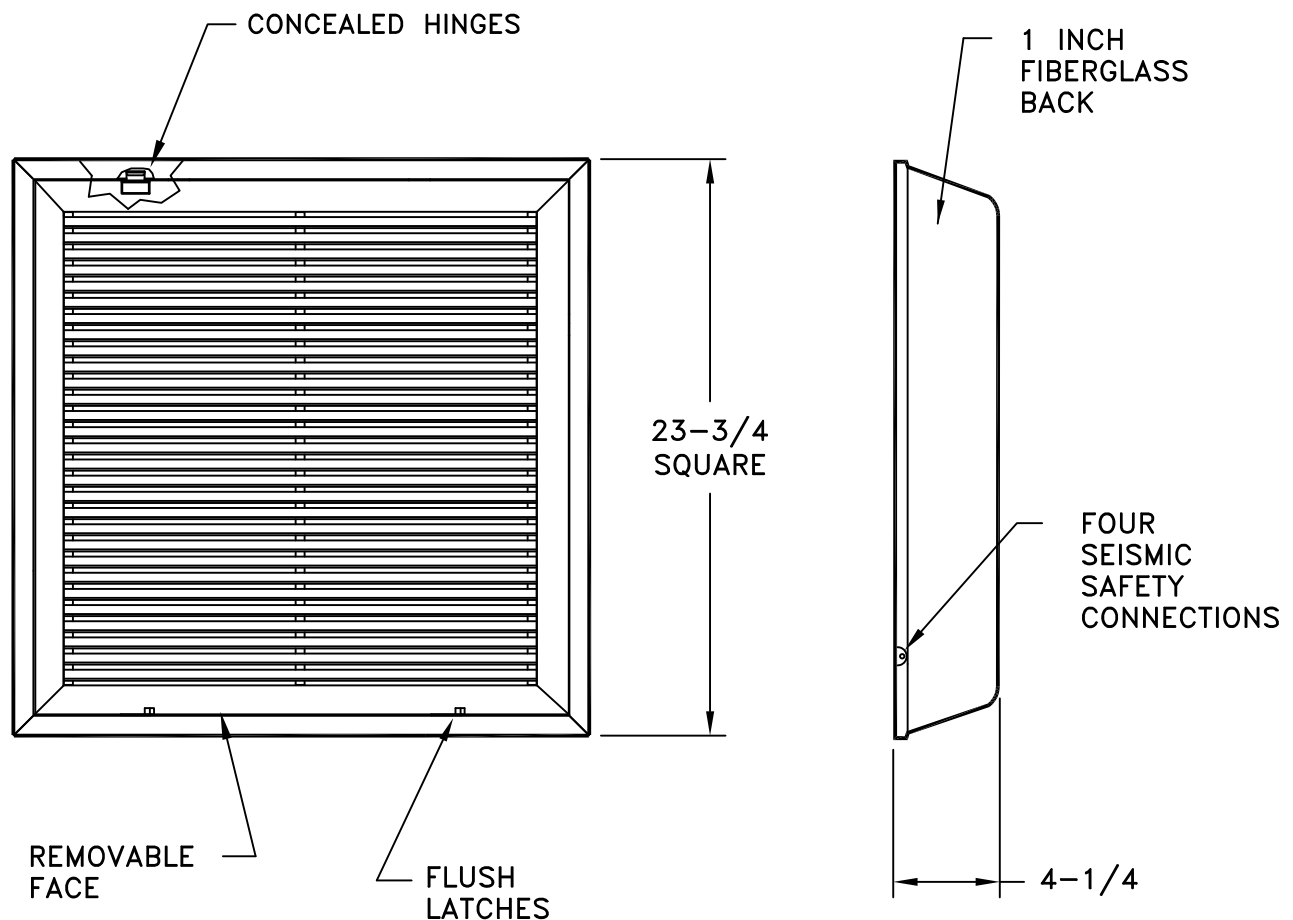

**MODEL S90HFFI****T-BAR FILTER GRILLE WITH INSULATED BACK**

STANDARD INDUSTRY TOLERANCES APPLY. SPECIFICATIONS SUBJECT TO CHANGE WITHOUT NOTICE.

Model S90HFFI T-Bar Filter Grille is designed for use in all types of air conditioning systems. Standard fastening is flush latches located on side opposite hinge. Standard filter frames holds 1" disposable filter (provided by others). Steel construction. This model includes a molded fiberglass back with an R4.2 insulation value and integral adjustable filter retainers. Standard finish is white.