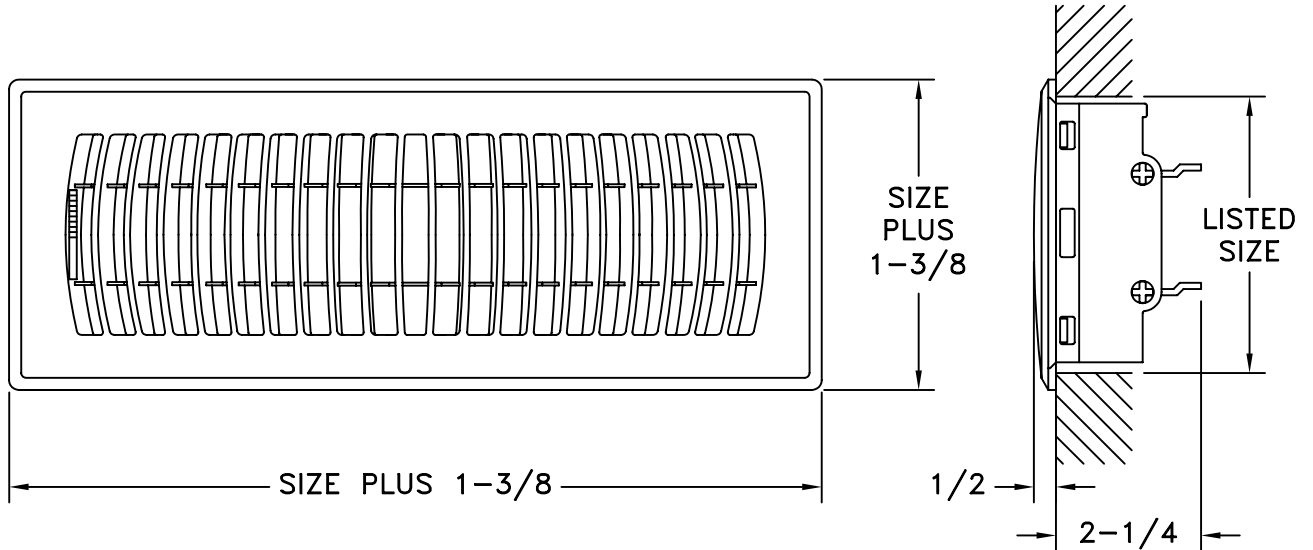

MODEL RZ800

PLASTIC

FLOOR DIFFUSER

STANDARD INDUSTRY TOLERANCES APPLY. SPECIFICATIONS SUBJECT TO CHANGE WITHOUT NOTICE.

Model RZ800 is a solid ABS construction for floor use. RZ800 has multi-angled fins for a fan pattern of air distribution, and a foot operated multi-louver damper for volume control. Available in white or brown finish.