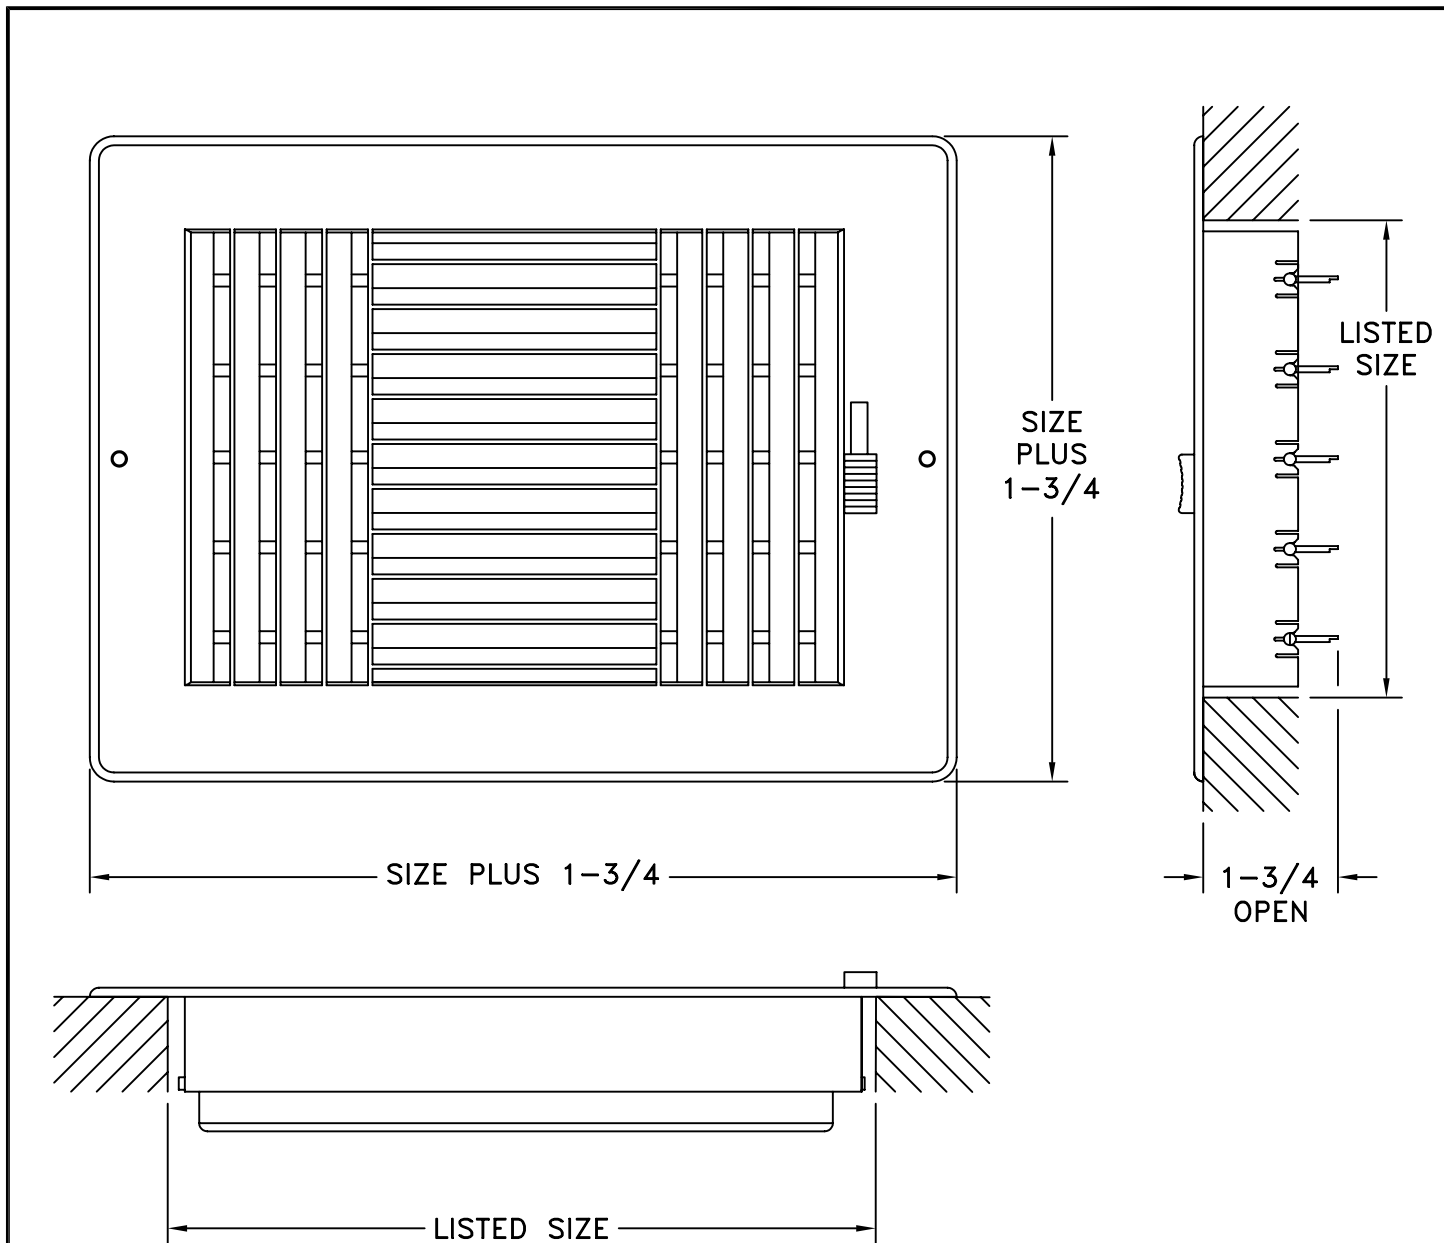

## PLASTIC 3-WAY CEILING OR SIDEWALL REGISTER

STANDARD INDUSTRY TOLERANCES APPLY. SPECIFICATIONS SUBJECT TO CHANGE WITHOUT NOTICE.

Model RZ603 is made from an Engineered ABS Polymer. Model RZ603 is a 3-Way straight blade supply for ceiling or sidewall installation and includes a multi-louver damper for volume control. Ideal for heating or cooling. Standard finish is white.