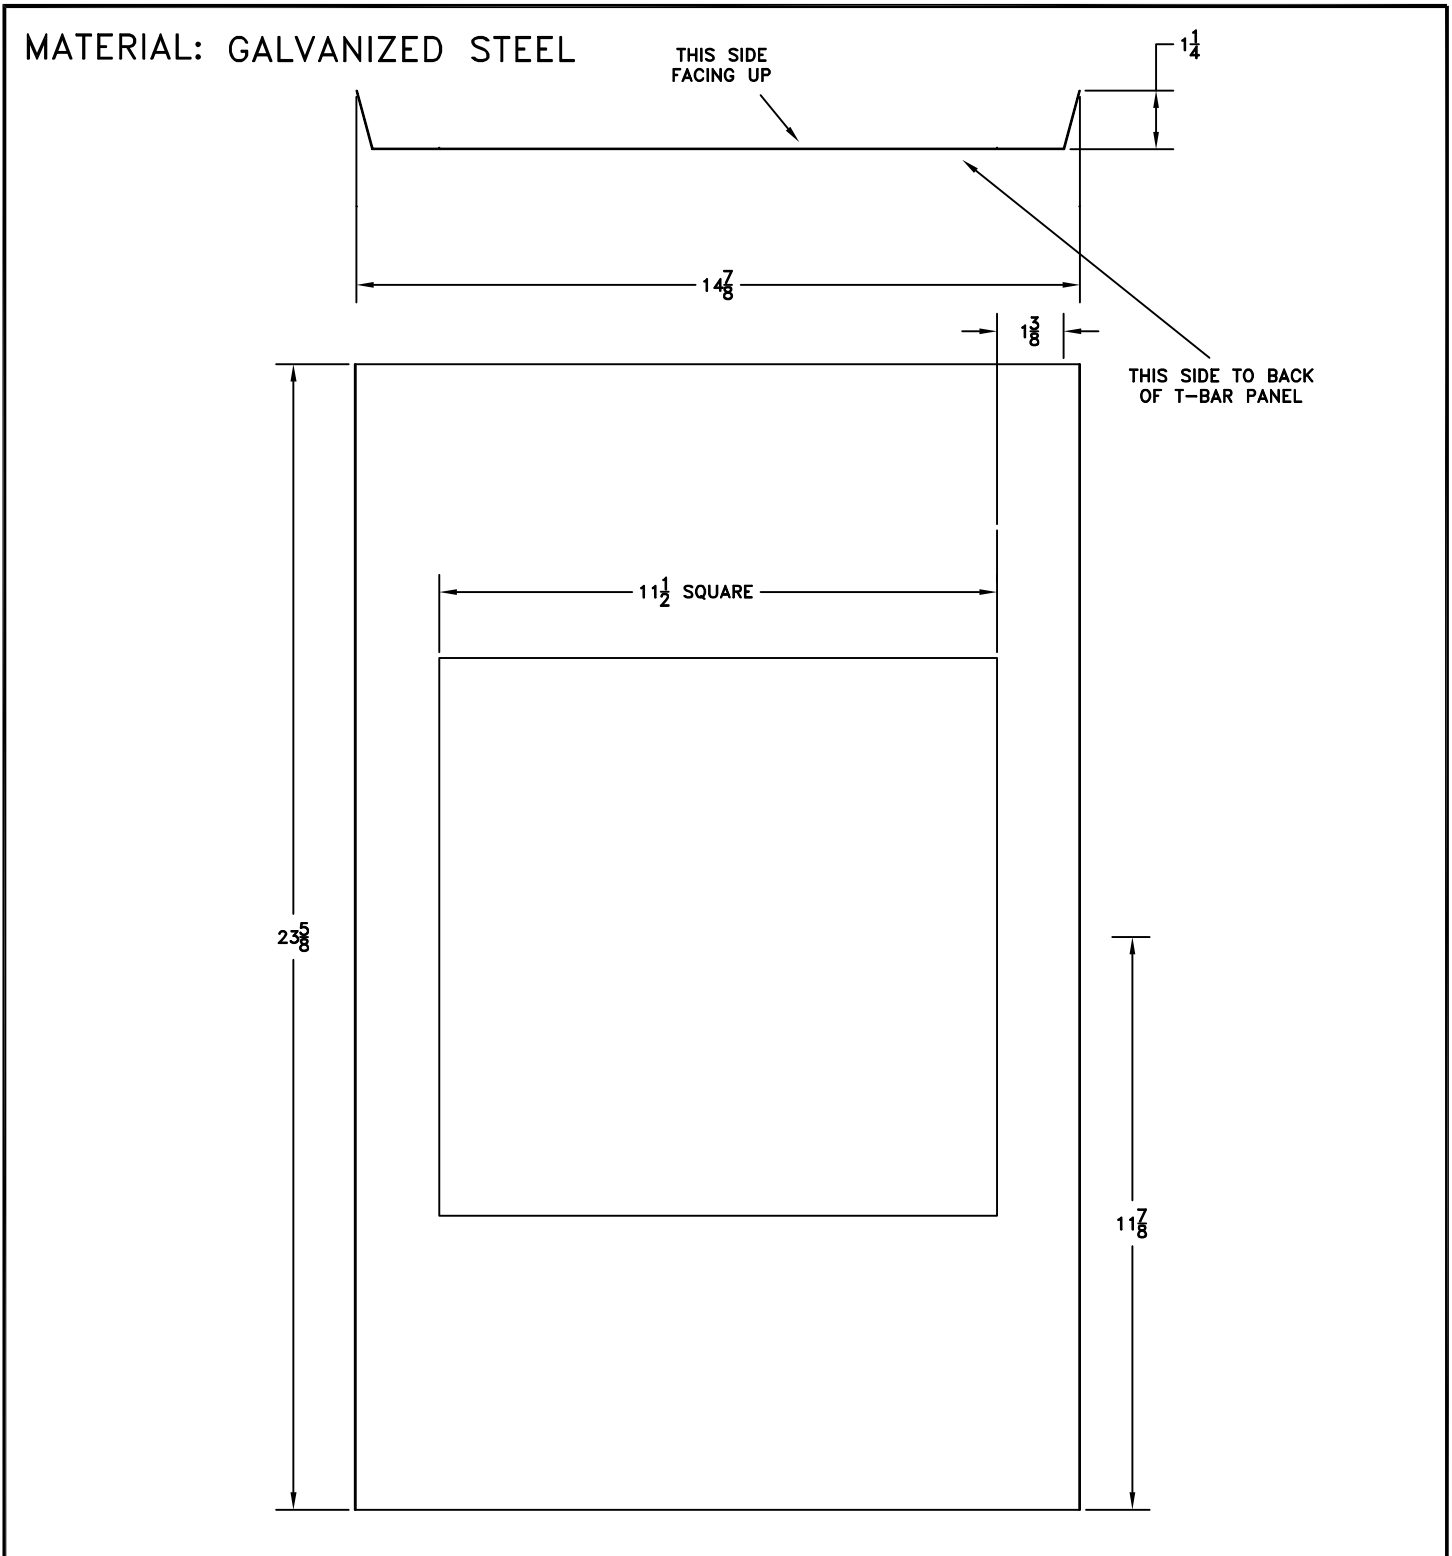

MODEL RZ160TP

T-BAR BACKER PLATE FOR RZ160 SERIES

STANDARD INDUSTRY TOLERANCES APPLY. SPECIFICATIONS SUBJECT TO CHANGE WITHOUT NOTICE.

PROJECT: _____
ARCHITECT: _____
ENGINEER: _____
CONTRACTOR: _____
LOCATION: _____