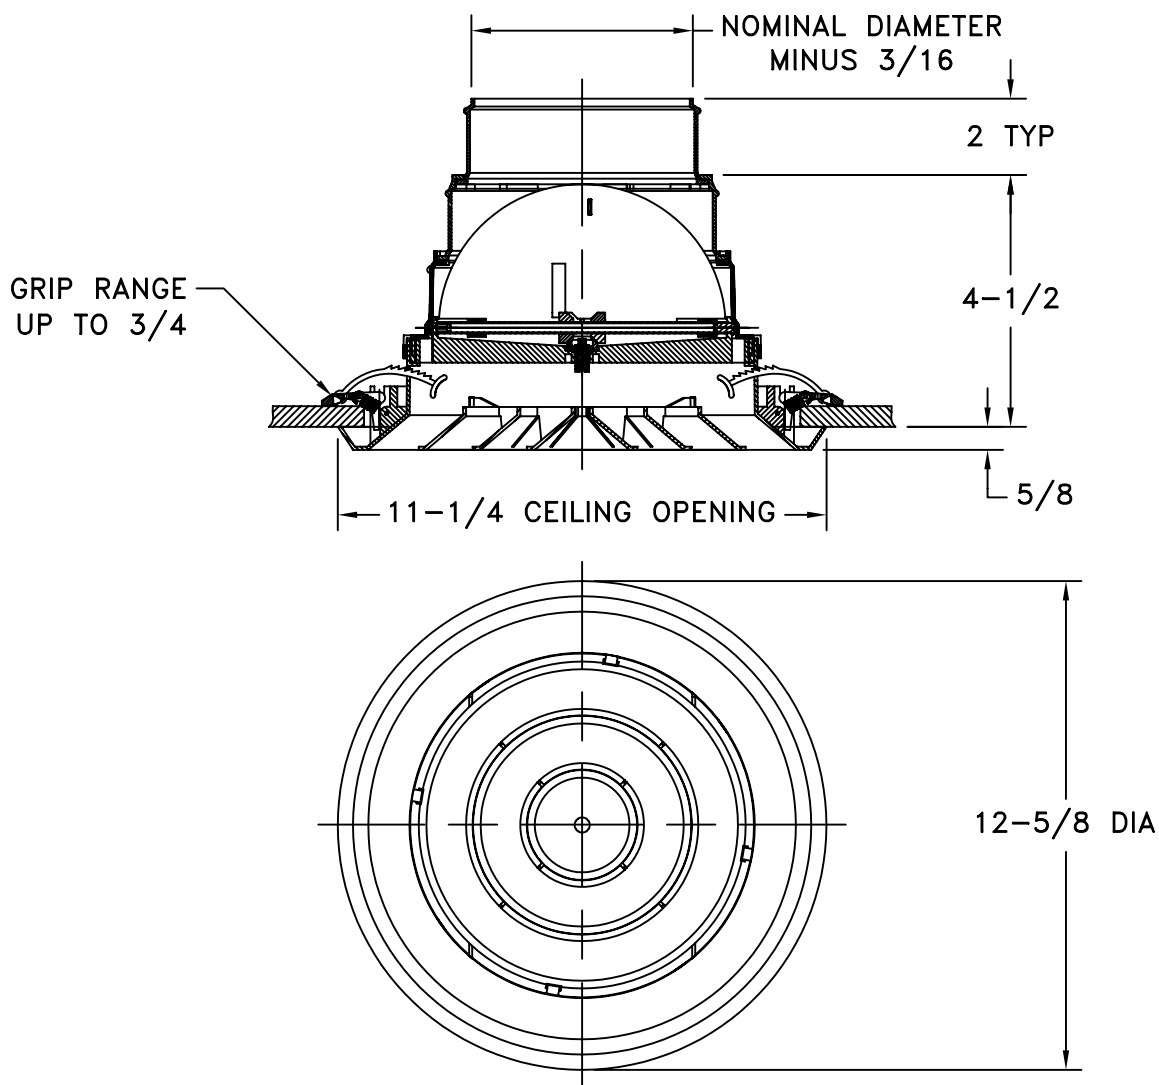

MODEL RZ150

ROUND PLASTIC CEILING DIFFUSER

STANDARD INDUSTRY TOLERANCES APPLY. SPECIFICATIONS SUBJECT TO CHANGE WITHOUT NOTICE.

The J&J Model 150 Round ceiling diffuser has a face that can be removed for cleaning or maintenance. This diffuser comes with removable (and re-attachable) collars to accommodate 6, 7 or 8 inch flex duct and include a tie strap to fasten the flex duct to the diffuser. All three collar options have a pronounced bead in four positions to assist in securing the flex duct. Four cam locks with ratchet tabs allow for quick secure installation without the need for a screwdriver. The integral damper can be adjusted by applying light pressure with a Phillips or Flathead screwdriver and will lock in position when not being adjusted.