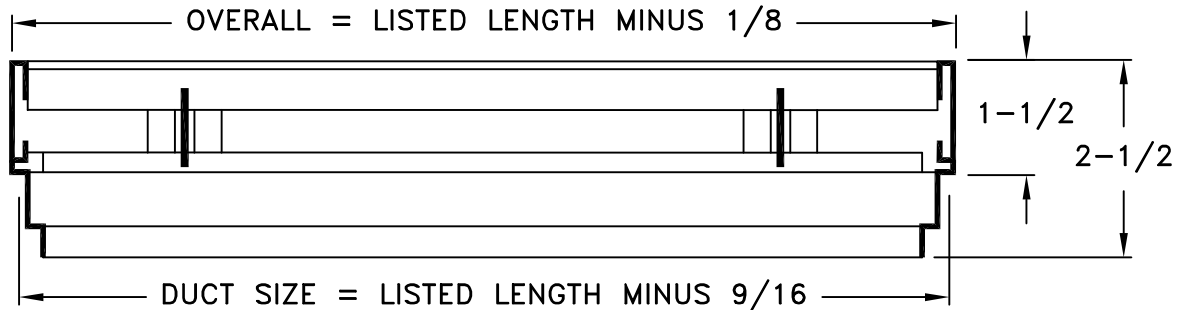

MODEL ALFZ2500
 LINEAR DIFFUSER

FLOOR APPLICATION

STANDARD INDUSTRY TOLERANCES APPLY. SPECIFICATIONS SUBJECT TO CHANGE WITHOUT NOTICE.

FACE BARS 1/2 INCH CENTERS

Model ALFZ2500 is a reinforced floor grille and is available in all bar types. Extruded aluminum construction. Standard finish is white (WHT) with Satin Anodized finish available (CLR).