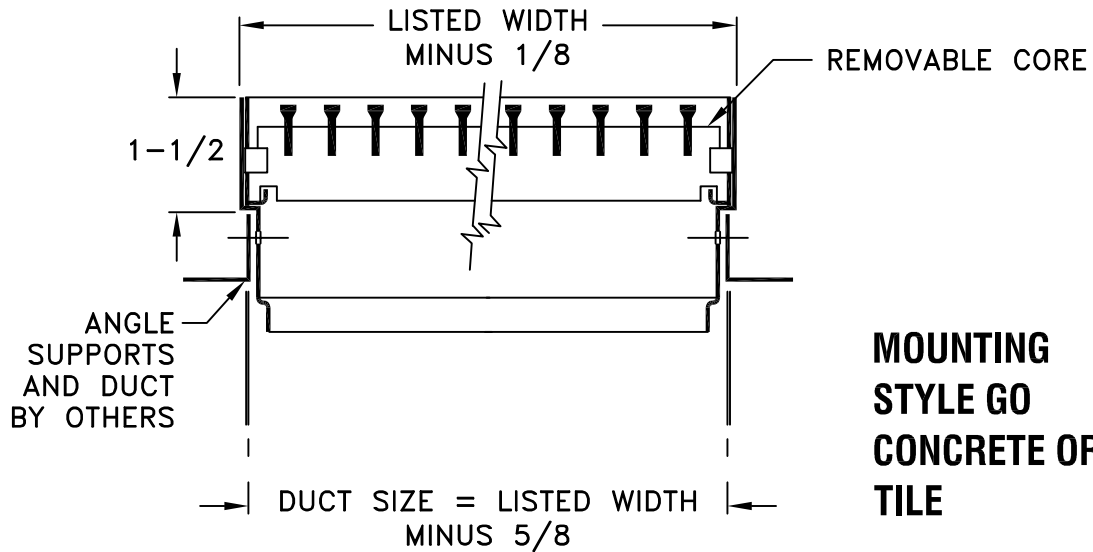

MODEL ALFZ2500
 LINEAR DIFFUSER

FLOOR APPLICATION

STANDARD INDUSTRY TOLERANCES APPLY. SPECIFICATIONS SUBJECT TO CHANGE WITHOUT NOTICE.

FACE BARS 1/2 INCH CENTERS

Model ALFZ2500 is a reinforced floor grille and is available in all bar types. Extruded aluminum construction. Standard finish is white (WHT) with Satin Anodized finish available (CLR).