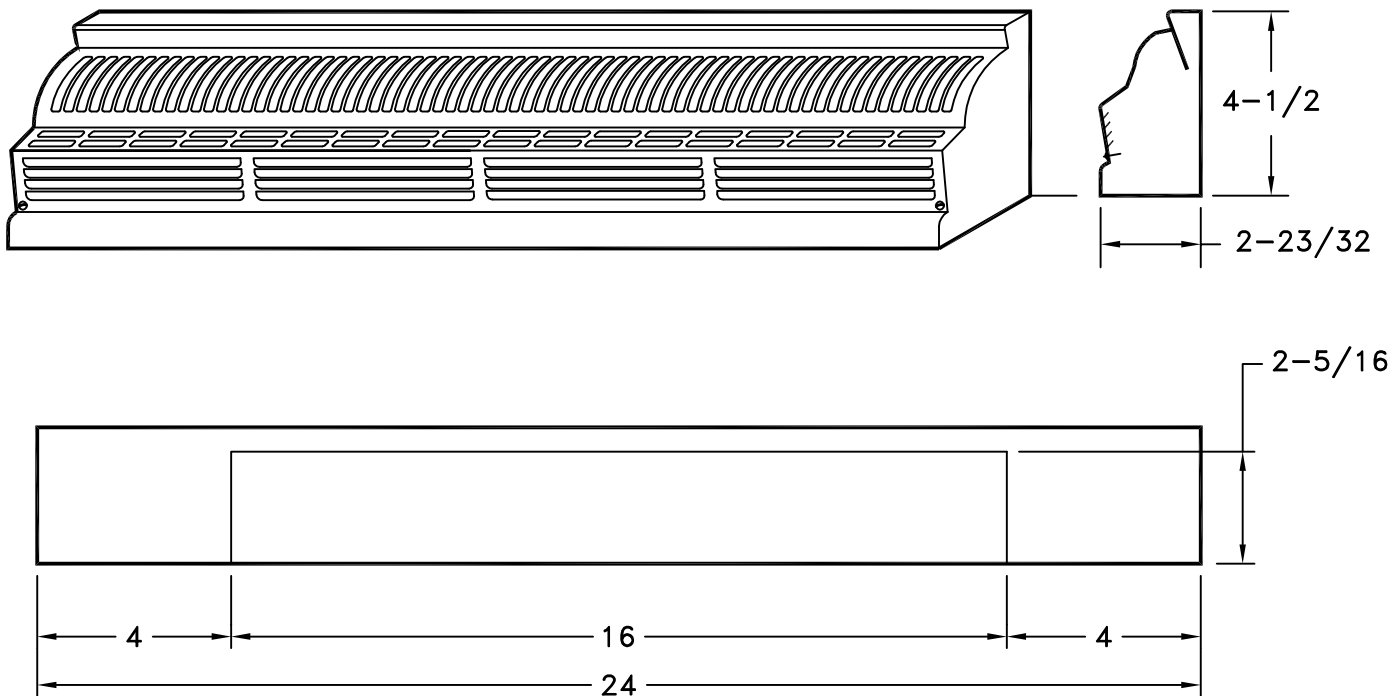

MODEL 77 STEEL BASEBOARD RETURN GRILLE

STANDARD INDUSTRY TOLERANCES APPLY. SPECIFICATIONS SUBJECT TO CHANGE WITHOUT NOTICE.

BOTTOM VIEW OF NO. 77

Model 77 baseboard return grille is the compliment to the Model 72 baseboard supply. Face can be removed. Available in white or brown