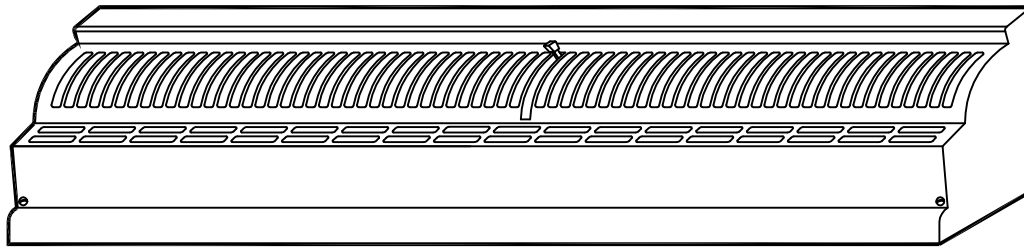

# MODEL 72

STEEL

## BASEBOARD SUPPLY DIFFUSER

STANDARD INDUSTRY TOLERANCES APPLY. SPECIFICATIONS SUBJECT TO CHANGE WITHOUT NOTICE.

BOTTOM VIEW

Model 72 baseboard supply diffuser is the compliment to the Model 77 baseboard return grille. Equal air distribution across the face and the face can be removed. Available in white or brown finish.