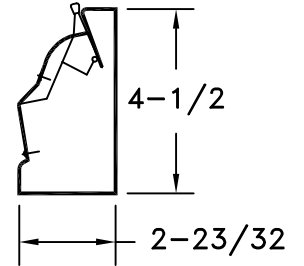

## BASEBOARD SUPPLY DIFFUSER

STANDARD INDUSTRY TOLERANCES APPLY. SPECIFICATIONS SUBJECT TO CHANGE WITHOUT NOTICE.

BOTTOM VIEW

Model 72 baseboard supply diffuser is the compliment to the Model 77 baseboard return grille. Equal air distribution across the face and the face can be removed. Available in white or brown finish.