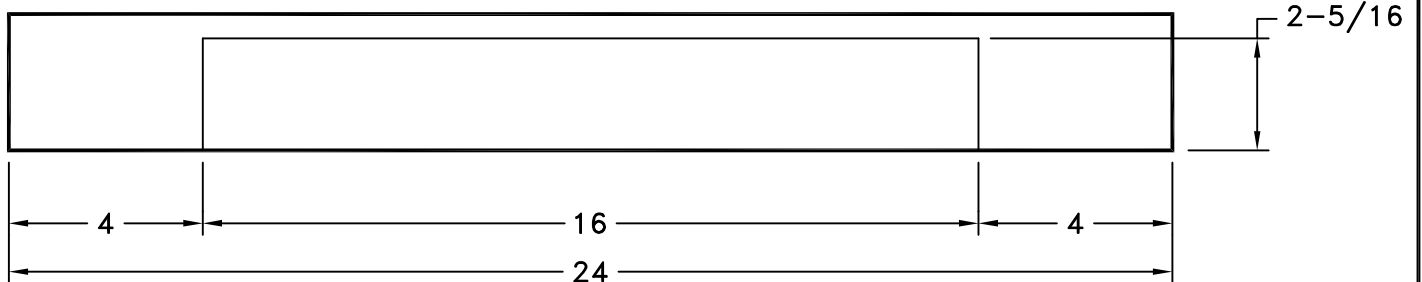

## BASEBOARD SUPPLY DIFFUSER

STANDARD INDUSTRY TOLERANCES APPLY. SPECIFICATIONS SUBJECT TO CHANGE WITHOUT NOTICE.

BOTTOM VIEW

Model 72 baseboard supply diffuser is the compliment to the Model 77 baseboard return grille. Equal air distribution across the face and the face can be removed. Available in white or brown finish.