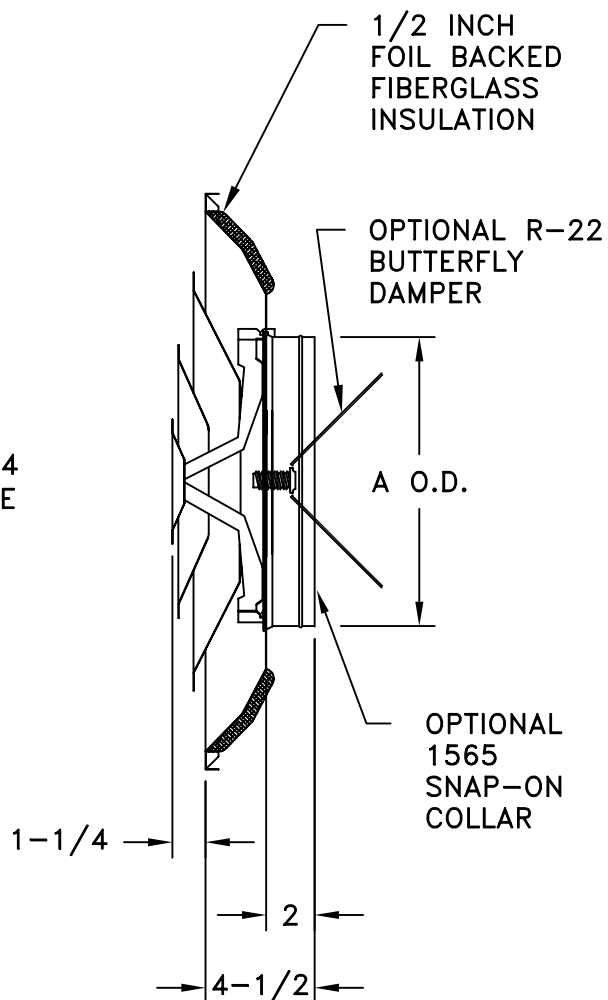

### 4-WAY DEFLECTION

STANDARD INDUSTRY TOLERANCES APPLY. SPECIFICATIONS SUBJECT TO CHANGE WITHOUT NOTICE.

SIZE	A O.D.
6	5-7/8
8	7-7/8
10	9-7/8
12	11-7/8
14	13-7/8

The Model 1560 is a high volume, 360 degree, 4-way fixed pattern ceiling diffuser that fits standard 2' x 2' T-Bar ceilings. For 6" - 12' flex duct applications, use corresponding 1565 collar. 14" size includes factory installed collar. Optional R-22, butterfly damper is available. Steel construction. Standard finish is white.