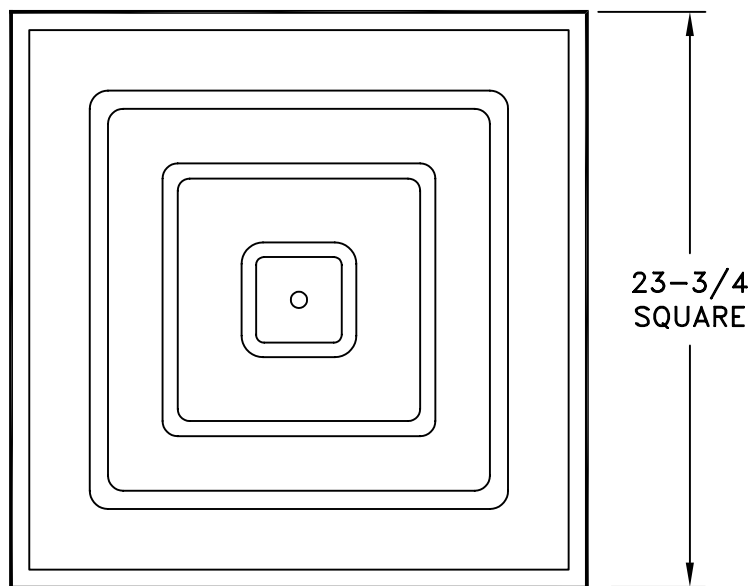

# MODEL 1560

### 4-WAY DEFLECTION

STANDARD INDUSTRY TOLERANCES APPLY. SPECIFICATIONS SUBJECT TO CHANGE WITHOUT NOTICE.

SIZE	A O.D.
6	5-7/8
8	7-7/8
10	9-7/8
12	11-7/8
14	13-7/8

The Model 1560 is a high volume, 360 degree, 4-way fixed pattern ceiling diffuser that fits standard 2' x 2' T-Bar ceilings. For 6" - 12' flex duct applications, use corresponding 1565 collar. 14" size includes factory installed collar. Optional R-22, butterfly damper is available. Steel construction. Standard finish is white.