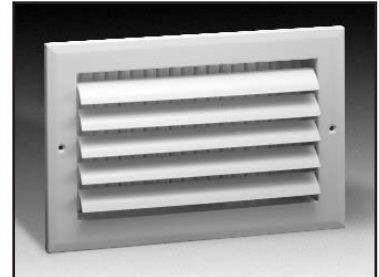

RZ604

CEILING or SIDEWALL DIFFUSERS (Aluminum)

340 Series

Adjustable Curved Blades • White • Turnback Frame

Part No./Size	Non-stock	Description	UPC No.	Pcs./ Ctn.	Ctn. Weight
341W8X4		1-way	21138 4	10	11.8
341W10X6		1-way	21141 4	10	35.1
341W10X8		1-way	21142 1	10	19.9
341W12X6		1-way	21145 2	10	39.1
341W12X8		1-way	21146 9	10	25.3
341W14X6		1-way	21148 3	10	45.9
342W12X6		2-way	21153 7	10	41.3
342W12X8		2-way	21154 4	10	25.9
344W8X8		4-way	21171 1	10	19.6
344W10X10		4-way	21172 8	10	27.5
344W12X12		4-way	21173 5	10	37.7