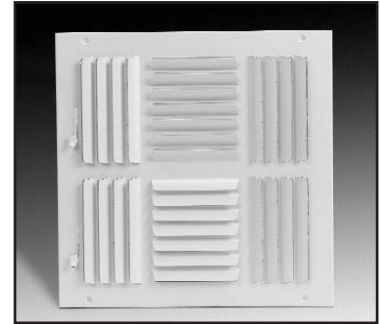

CEILING or SIDEWALL DIFFUSERS (Steel)

360 Series

Curved Blades • White • Turnback Frame

Part No./Size	Non-stock	Description	UPC No.	Pcs./Ctn.	Ctn. Weight
361W10X6-R		1-way	50870 5	10	33.5
361W12X6-R		1-way	50880 4	10	38.5
361W14X6	##	1-way	50890 3	20	52.3
362W10X6	##	2-way	50905 4	20	32.9
362W12X6	##	2-way	50909 2	20	36.3
362W14X6	##	2-way	50913 9	20	45.7
363W10X6-R		3-way	50950 4	10	30.7
363W12X6-R		3-way	50960 3	10	37.9
363W14X6-R		3-way	50970 2	10	40.5
364W6X6	##	4-way	51010 4	20	21.3
364W8X8	##	4-way	51020 3	20	42.5
364W10X10	##	4-way	51030 2	10	25.9
364W12X12	##	4-way	51040 1	10	36.5

364

4-way shown

Also available in 1-way, 2-way and 3-way configurations.