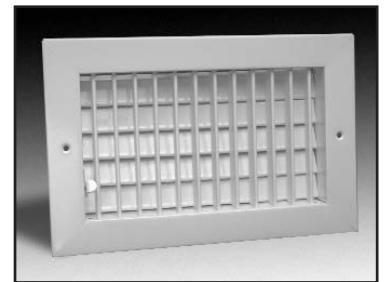

357
3-way

SINGLE- and DOUBLE-DEFLECTION CEILING/SIDEWALL REGISTERS (Steel)

291 Series

Single-Deflection Registers • Adjustable Blades • Turnback Frame

Part No./Size	Non-stock	Description	UPC No.	Pcs./ Ctn.	Ctn. Weight
291LW8X4	##	single deflection	21181 0	10	10.1
291LW8X6	##	single deflection	21182 7	10	13.1
291LW8X8	##	single deflection	21183 4	10	15.1
291LW10X4		single deflection	21184 1	10	12.1
291LW10X6		single deflection	21185 8	10	15.1
291LW10X8	##	single deflection	21186 5	10	18.1
291LW10X10	##	single deflection	21187 2	10	21.1
291LW12X4	##	single deflection	21188 9	10	13.1
291LW12X6		single deflection	21189 6	10	17.1
291LW12X8	##	single deflection	21190 2	10	31.0
291LW14X6	##	single deflection	21191 9	10	20.1
291LW14X8	##	single deflection	21192 6	10	23.1
291LW14X10	##	single deflection	21193 3	10	28.1
291LW16X6	##	single deflection	91194 0	10	21.1
291LW16X8	##	single deflection	21195 7	10	26.1
291LW16X10	##	single deflection	21196 4	10	30.1
291LW18X6	##	single deflection	21197 1	10	23.1
291LW18X8	##	single deflection	21198 8	10	29.1
291LW18X10	##	single deflection	21199 5	10	33.1
291LW20X6	##	single deflection	21200 8	10	26.1
291LW20X8	##	single deflection	21201 5	10	31.2
291LW24X8	##	single deflection	21202 2	10	37.1