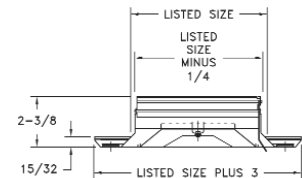

CEILING DIFFUSERS

RA2600 Series Square Aluminum Ceiling Diffusers

Parallel Damper • Multi-Pattern • Removable Interchangeable Core

Part No./Size	Non-stock	Description	UPC No.	Pcs./ Ctn.	Ctn. Weight
RA2601W6X6	##	1-way, white	86146 6	10	18.0
RA2601W8X8	##	1-way, white	86148 0	10	19.5
RA2601W10X10	##	1-way, white	86150 3	5	11.0
RA2601W12X12	##	1-way, white	86152 7	5	13.0
RA2601W14X14	##	1-way, white	86154 1	5	15.0
RA2602W6X6	##	2-way, white	86186 2	10	18.0
RA2602W8X8	##	2-way, white	86188 6	10	19.5
RA2602W10X10	##	2-way, white	86190 9	5	11.0
RA2602W12X12	##	2-way, white	86192 3	5	13.0
RA2602W14X14	##	2-way, white	21001 1	5	15.0
RA2603W6X6		3-way, white	86226 5	10	18.0
RA2603W8X8		3-way, white	86228 9	10	19.5
RA2603WN8X8	##	3-way, white	86238 8	10	19.5
RA2603W9X9	##	3-way, white	86229 6	10	22.5
RA2603W10X10	##	3-way, white	86230 2	5	11.0
RA2603WN10X10	##	3-way, white	86240 1	5	11.0
RA2603WN12X12	##	3-way, white	86242 5	5	13.0
RA2603W12X12	##	3-way, white	86232 6	5	13.0
RA2603W14X14	##	3-way, white	86234 0	5	15.0
RA2604W6X6		4-way, white	86266 1	10	18.0
RA2604WN6X6	##	4-way, white	86276 0	10	18.0
RA2604W8X8		4-way, white	86268 5	10	19.5
RA2604WN8X8	##	4-way, white	86278 4	10	19.5
RA2604W9X9	##	4-way, white	86269 2	5	10.3
RA2604W10X10	##	4-way, white	86270 7	5	11.0
RA2604WN10X10	##	4-way, white	86240 1	5	11.0
RA2604W12X12	##	4-way, white	86272 2	5	13.0
RA2604WN12X12	##	4-way, white	86282 1	5	13.0
RA2604W14X14	##	4-way, white	86274 6	5	15.0
RA2604W15X15	##	4-way, white	86275 3	5	17.0
RA2605W6X6	##	corner, white	86306 4	10	18.0
RA2605W8X8	##	corner, white	86308 8	10	19.5
RA2605W10X10	##	corner, white	86310 1	5	11.0
RA2605W12X12	##	corner, white	86312 5	5	13.0
RA2605W14X14	##	corner, white	86314 9	5	15.0